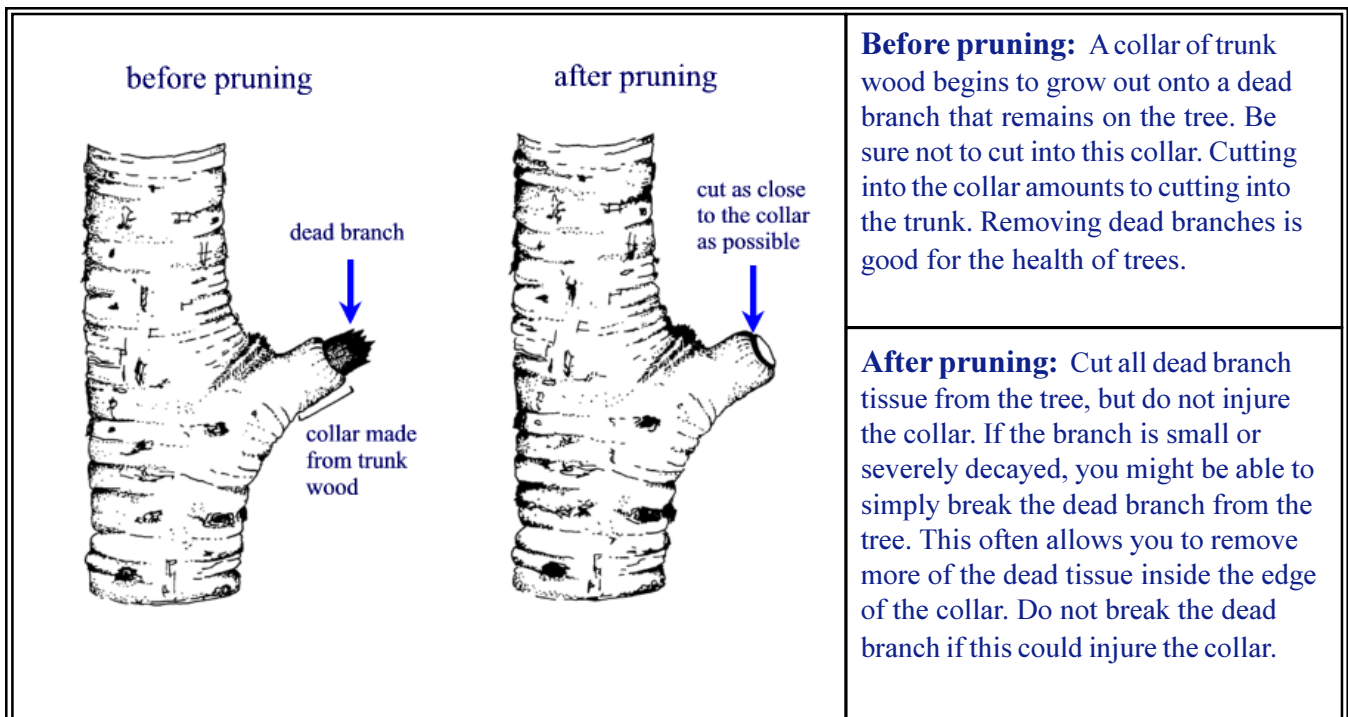

Pruning shade trees in the landscape

Pruning cut types

Edward F. Gilman¹

Live branch removal

Dead branch removal

Stem reduction

¹Professor, Environmental Horticulture Department, 1245 Fifield Hall, Gainesville, FL 32611