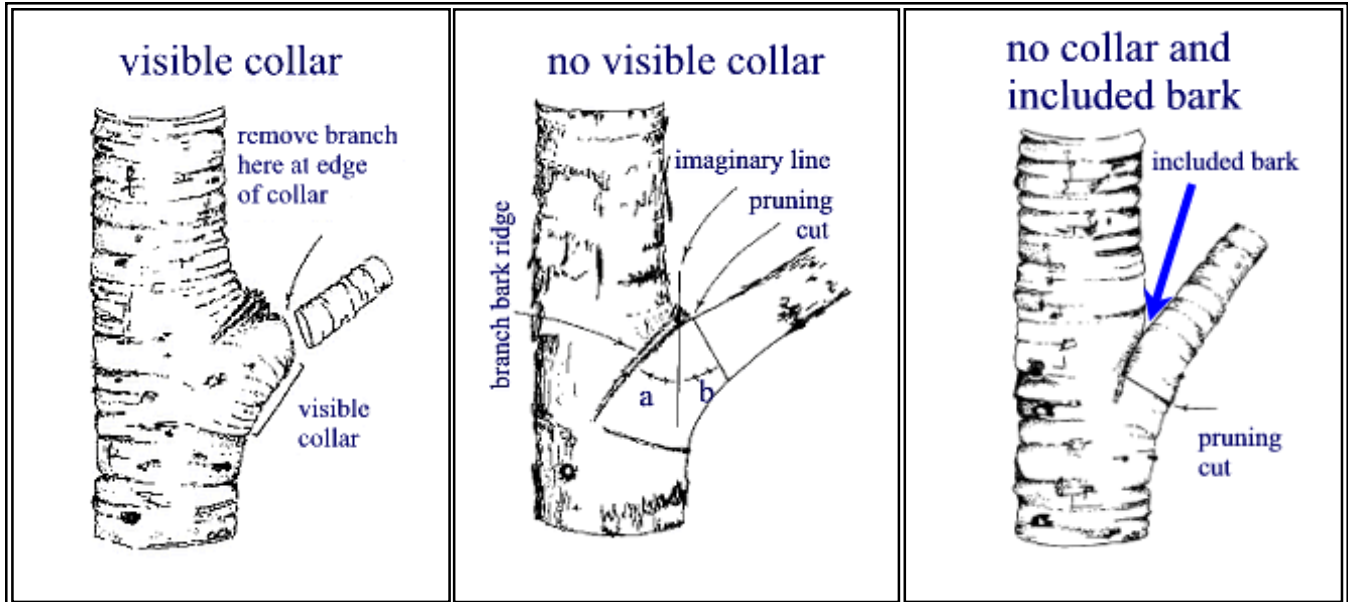

Pruning shade trees in the landscape

Pruning cut types

Edward F. Gilman¹

Live branch removal

Dead branch removal

Stem reduction

¹Professor, Environmental Horticulture Department, 1245 Fifield Hall, Gainesville, FL 32611