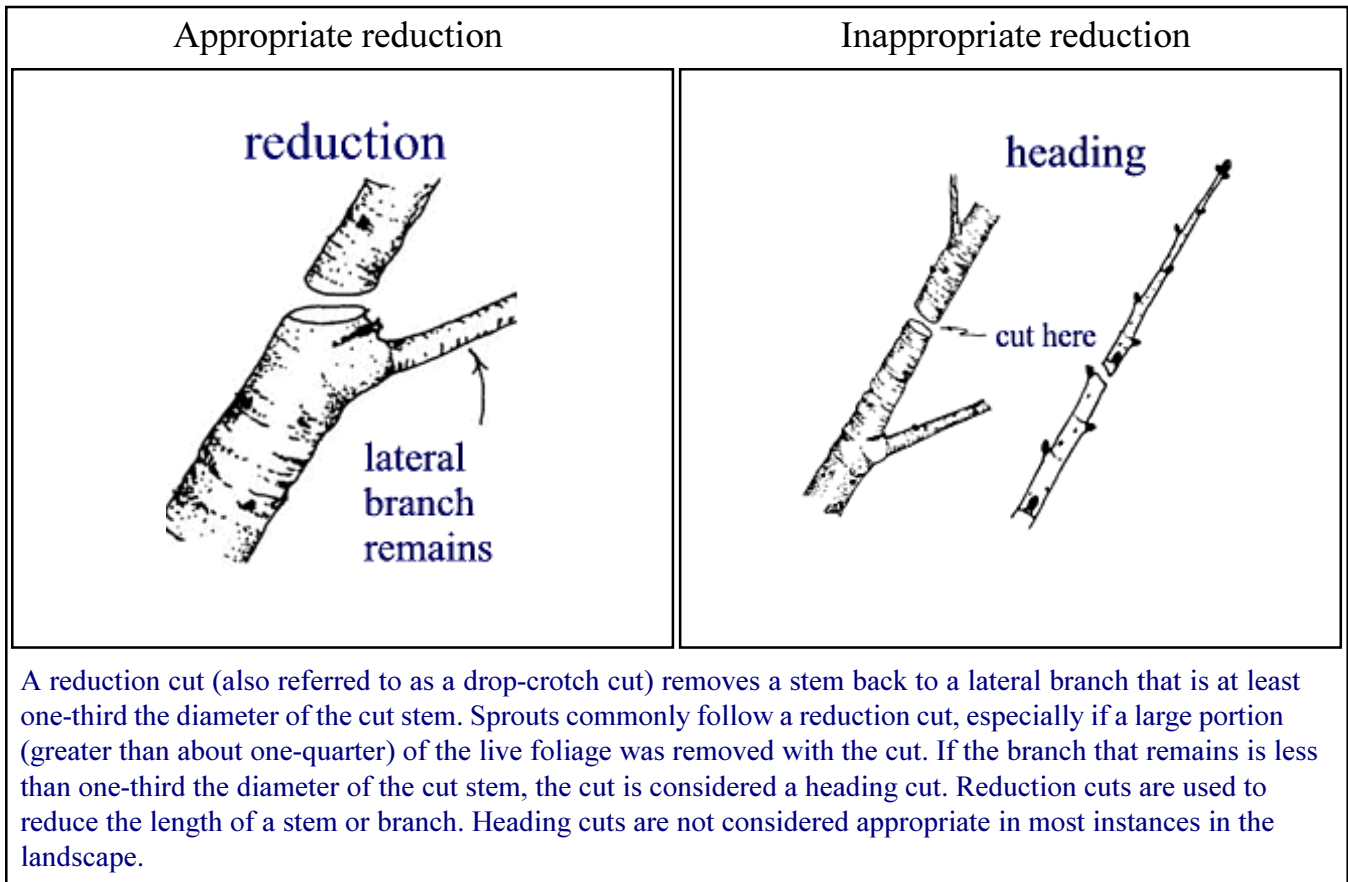

Pruning shade trees in the landscape

Pruning cut types

Edward F. Gilman¹

Live branch removal

Dead branch removal

Stem reduction

¹Professor, Environmental Horticulture Department, 1245 Fifield Hall, Gainesville, FL 32611